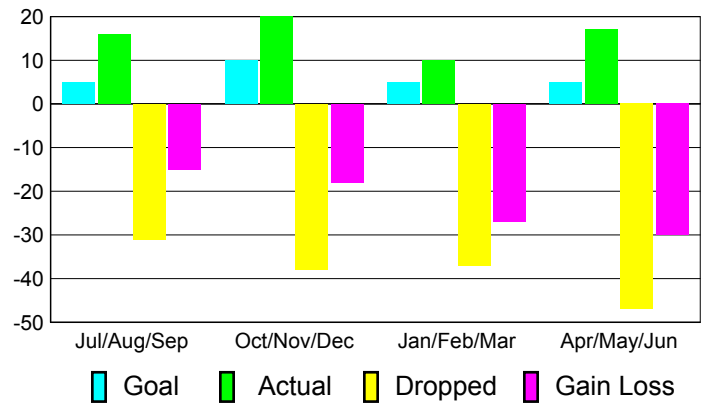

Membership Results 2010-2011

Goal, New, Dropped, Gain/Loss

Comparison of Membership Gain/Loss

Current Year Compared to the Previous Year