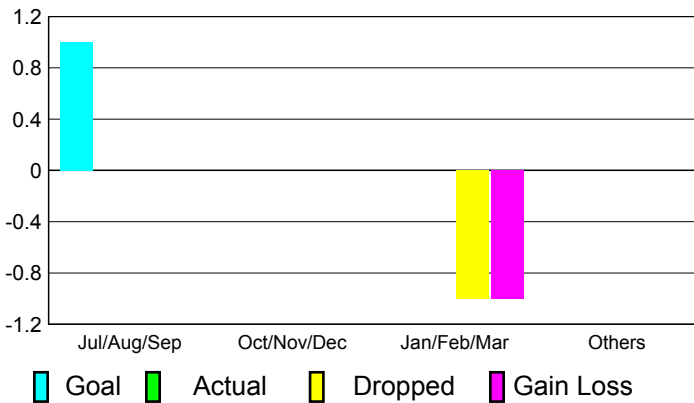

2010-2011 GMT Reports for District (or Undistricted) **District 17 I**

GMT: **Jeff Kriz**

Location: **KANSAS**

GMT CA: **1**

CLUBS

**Club Results
2010-2011**

**Clubs
2009-2010**

Month	New Club Goal	Actual New Clubs	Actual Dropped Clubs	Gain/Loss of Clubs	Gain/Loss of Clubs
Jul/Aug/Sep	1	0	0	0	0
Oct/Nov/Dec	0	0	0	0	0
Jan/Feb/Mar	0	0	-1	-1	0
Apr/May/June	0	0	0	0	0
Totals	1	0	-1	-1	0

Club Results 2010-2011

Goal, New, Dropped, Gain/Loss

Comparison of Club Gain/Loss

Current Year Compared to the Previous Year

YTD Status Quo Clubs 2010-2011

Status Quo Clubs Compared to Status Quo Members

MEMBERSHIP