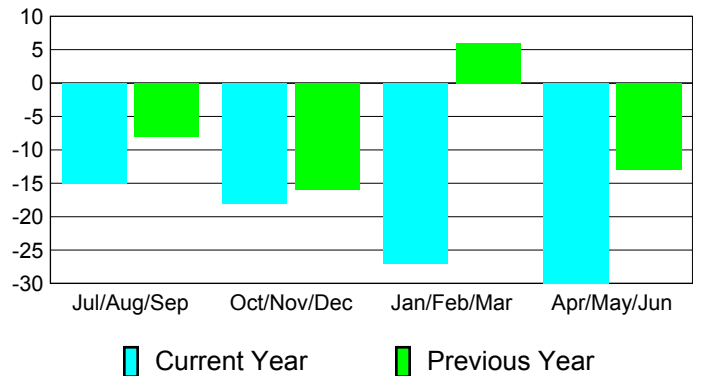

**Membership Results
2010-2011**

**Membership
2009-2010**

Month	Net Memb Goal	Actual New Memb	Actual Dropped Memb	Gain/Loss of Memb	Gain/Loss of Memb
Jul/Aug/Sep	5	16	-31	-15	-8
Oct/Nov/Dec	10	20	-38	-18	-16
Jan/Feb/Mar	5	10	-37	-27	6
Apr/May/June	5	17	-47	-30	-13
Totals	25	63	-153	-90	-31

Membership Results 2010-2011

Goal, New, Dropped, Gain/Loss

Comparison of Membership Gain/Loss

Current Year Compared to the Previous Year

Gender Comparison 2010-2011

Jul/Aug/Sep

Oct/Nov/Dec

Jan/Feb/Mar